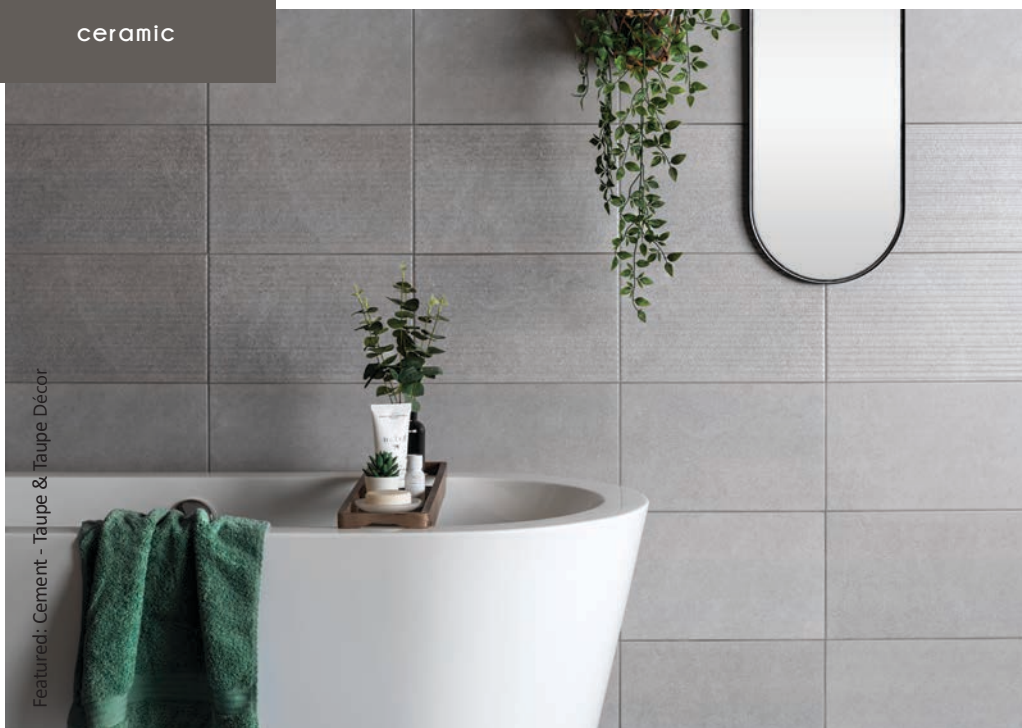

cement

A ceramic wall tile inspired by the uniform design of concrete. The range is great for introducing an industrial feel into your home. They feature a matt surface for an on-trend, modern look and are great for creating stunning wall design with the option for décor available.

Sizes: 250x400x10mm