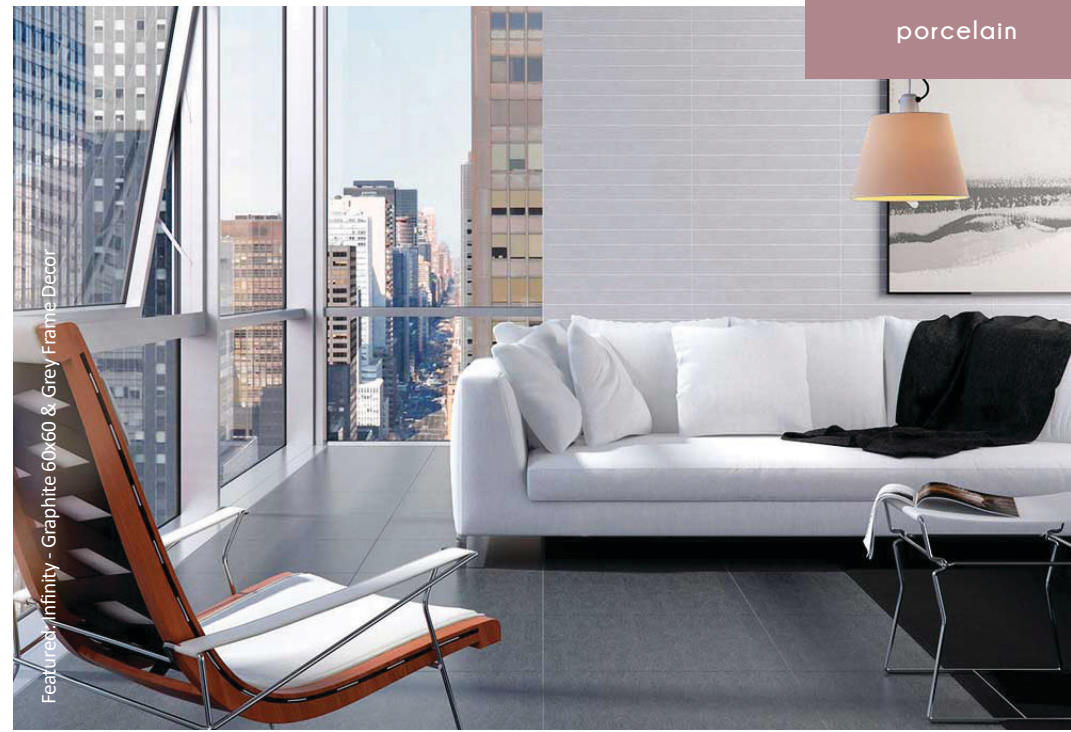

infinity

Suitable for floor and wall spaces, this high quality porcelain provides popular contemporary style within any space. Three neutral hues are each available across two size formats including a frame style decor, offering both practicality and versatility when it comes to modernising the home.

Size: 600x300x8mm

*Available in 600x600x8mm.

porcelain

have you considered ordering adhesive and grout?