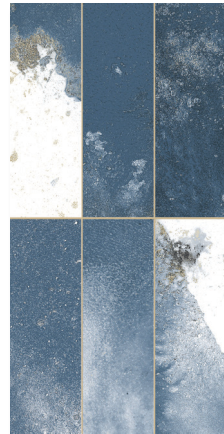

fs tradition

These FS Tradition take inspiration from the traditional artisan firing technique 'raku' from Japan that is famous for its masterful look. The tiles are designed in a hard wearing white bodied ceramic format with a striking cracked glaze and a combined matt and gloss finish, giving these tiles an antiqued, handmade quality.

Brick Blue

Size: 400x200x10.3mm

porcelain

have you considered ordering adhesive and grout?