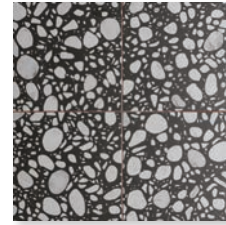

ceramic / porcelain

Featured: Autograph - Brighton Grey

Featured: Autograph - Durham

porcelain tiles are hard wearing and easy to clean...

ceramic

terrana

These Terrana tiles feature smooth, rounded chips of white marble with soft grey veins to provide a contemporary take on traditional terrazzo. Available in 45cm x 45cm and three neutral hues, this range has a tranquil aesthetic, perfect for generating organic style within your home interiors. Made in a durable ceramic format, these tiles feature a natural matt finish with a PTV +36 anti-slip surface. They feature scored grid lines ready for grouting to create the illusion of four separate, smaller tiles for a cosy feeling in your home.