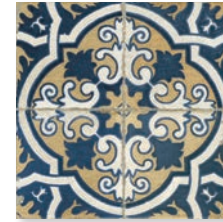

vintage industrial

Create the look of nostalgia with these striking scored ceramic tiles; Decorative designs provide you with multiple weathered options to suit the latest trends, from monochrome geometrics and efflorescent jewel tones, even a naturalistic wood effect, your interior design possibilities are only limited by your imagination.

Tesoro

All above tiles are size: 450x450x10.5mm