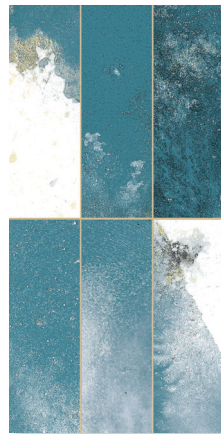

Brick Green

Size: 400x200x10.3mm