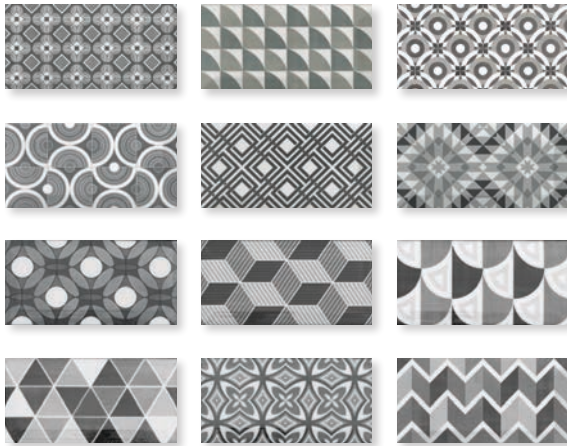

patchwork

Moroccan meets metro creating these lively geometrical tiles helping you freshen up those tired wall spaces! These ceramic brick tiles have a traditional beveled edge and a variety striking geometric patterns across two colourways; one monotone and one full of colour. These look great as a feature wall or used as a border tile with plain colours.

Black & White Variation Examples