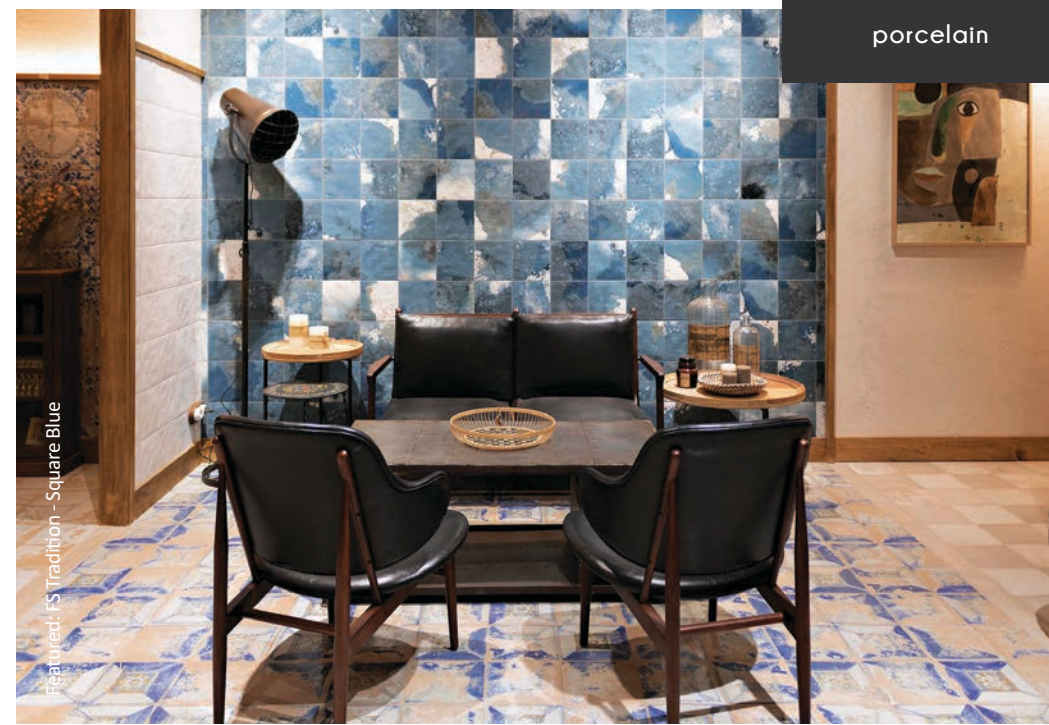

Size: 400x200x10.3mm

porcelain

have you considered ordering adhesive and grout?

victorian mosaic

This range showcases an original decorative statement. Use these Victorian Mosaic Tiles to create a room-stealing period feature floor in your bathroom, hallway, lounge or kitchen! Because they're made from durable porcelain, they can even be used in the garden to create a patio space.