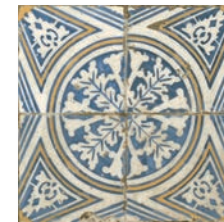

vintage industrial

Create the look of nostalgia with these striking scored ceramic tiles; Decorative designs provide you with multiple weathered options to suit the latest trends, from monochrome geometrics and efflorescent jewel tones, even a naturalistic wood effect, your interior design possibilities are only limited by your imagination.

Divina

All above tiles are size: 450x450x10.5mm