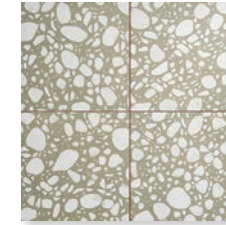

ceramic

terrana

These Terrana tiles feature smooth, rounded chips of white marble with soft grey veins to provide a contemporary take on traditional terrazzo. Available in 45cm x 45cm and three neutral hues, this range has a tranquil aesthetic, perfect for generating organic style within your home interiors. Made in a durable ceramic format, these tiles feature a natural matt finish with a PTV +36 anti-slip surface. They feature scored grid lines ready for grouting to create the illusion of four separate, smaller tiles for a cosy feeling in your home.

Fern