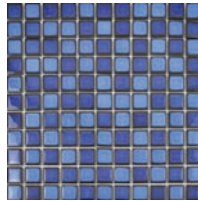

White Square*

White Large Square*

Black Matt Large Square

Chequer Matt Large Square

Ocean Blend

Pool Blend

Sea Blend

White Circular 19mm