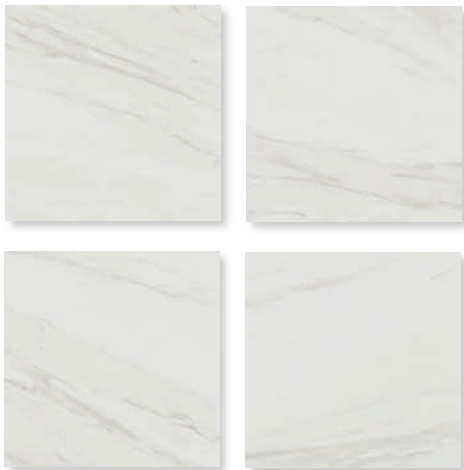

calacatta gold 20mm

Introduce a touch of the Mediterranean to your outdoor spaces with these luxurious marble effect tiles. They are made from durable porcelain that's 20mm thick ensuring they can withstand the weather all year round. These tiles incorporate a realistic golden marble vein which will create a lavish feel for your external living area.

Size: 610x610x20mm
R11 Anti-slip finish - specifically for outdoor use.

Calacatta Gold 20mm Variation Examples

external porcelain

Featured: Calacatta - Calacatta Gold Matt 20mm